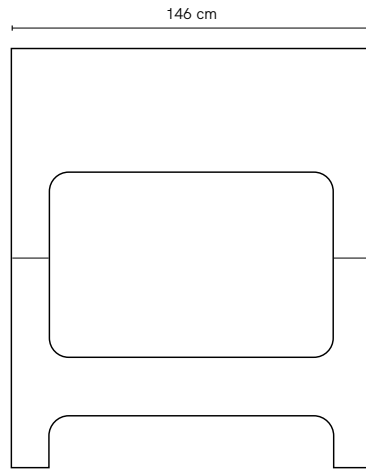

TIMBER OPTIONS

CUSTOM MAKE

Want to customise this furniture item?
Contact us for a quote sydney@lillyandlolly.com.au

SINGLE

KING SINGLE

DOUBLE

QUEEN