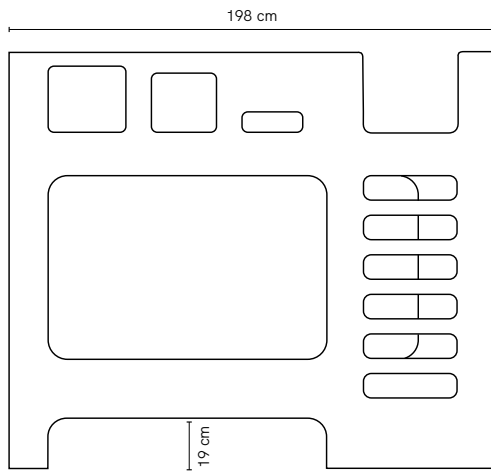

TIMBER OPTIONS

CUSTOM MAKE

Want to customise this furniture item?
Contact us for a quote sydney@lillyandlolly.com.au

SINGLE

KING SINGLE

DOUBLE

QUEEN