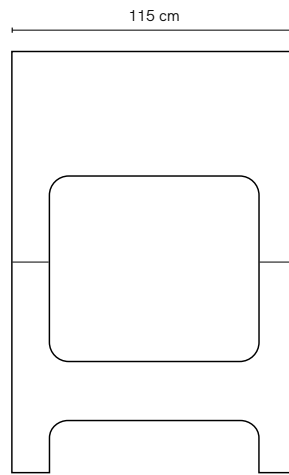

TIMBER OPTIONS

CUSTOM MAKE

Want to customise this furniture item?
Contact us for a quote sydney@lillyandlolly.com.au

SINGLE

KING SINGLE

DOUBLE

QUEEN