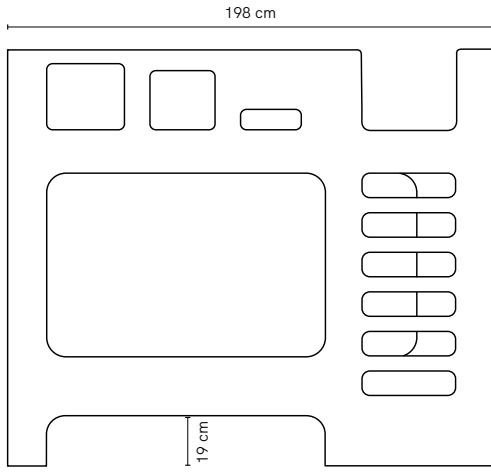

SINGLE

KING SINGLE

DOUBLE

QUEEN