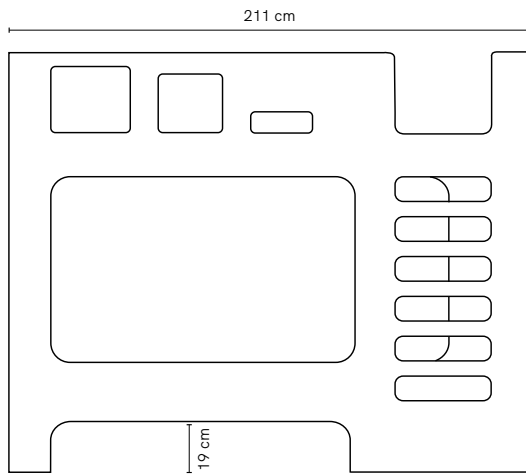

TIMBER OPTIONS

CUSTOM MAKE

Want to customise this furniture item?
Contact us for a quote sydney@lillyandlolly.com.au

SINGLE

KING SINGLE

DOUBLE

QUEEN