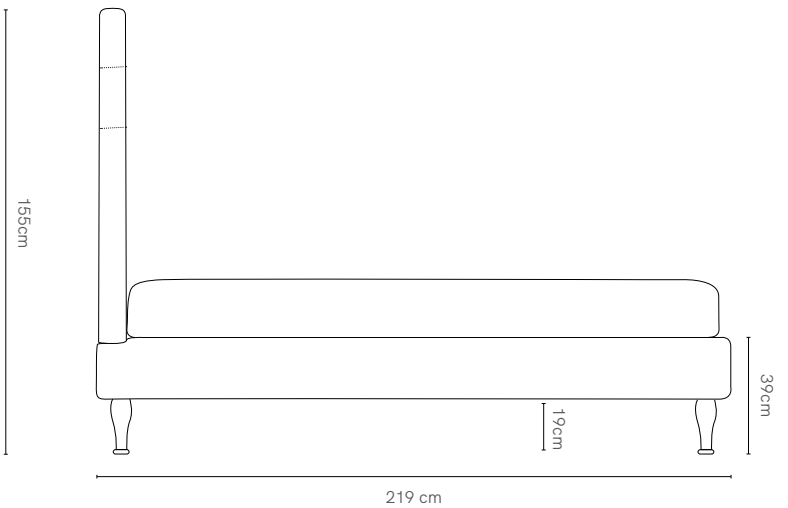

SINGLE

KING SINGLE

DOUBLE

QUEEN

Peony Chest of Drawers

Peony presents European elegance and form with distinct tulip shaped legs and classic floral shaped curves.

SPECIFICATIONS

Frame	Composite Timber
Drawers	Hoop Pine
Handles	Painted Timber
Legs	Hand-turned solid timber
Runners	Full extension
Add ons	Glass top (5mm toughened glass)
Make	100% Australian
Warranty	10 years