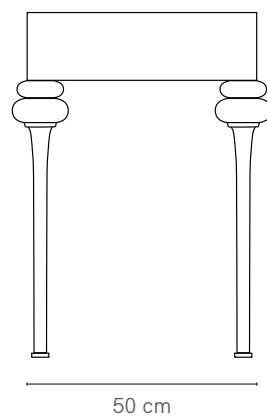

CUSTOM MAKE

Want to customise this furniture item?
Contact us for a quote sydney@lillyandlolly.com.au