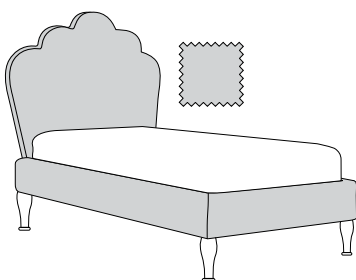

CHOOSE YOUR FABRIC

Choose from our fabric selection or choose your own