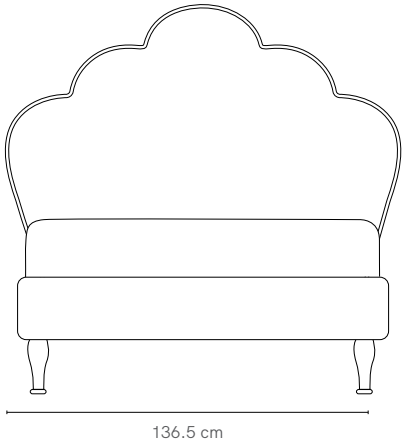

KING SINGLE