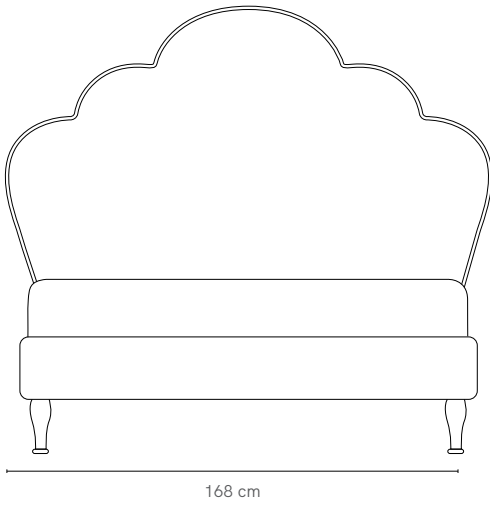

SINGLE

KING SINGLE

DOUBLE

QUEEN