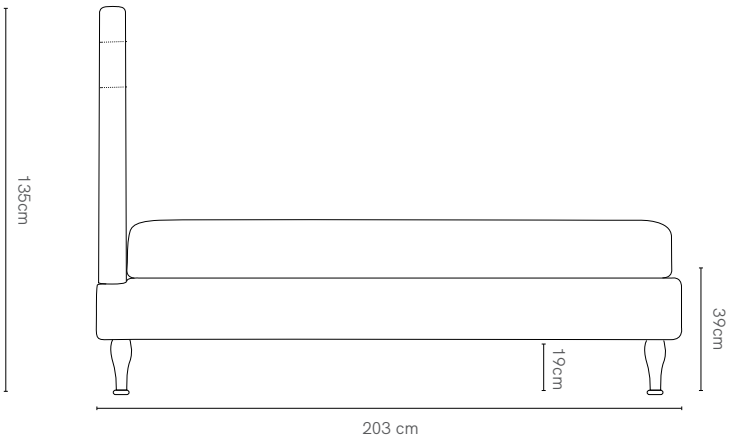

SINGLE

KING SINGLE

DOUBLE

QUEEN