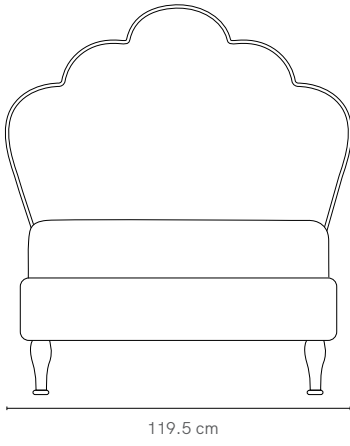

SINGLE

KING SINGLE

DOUBLE

QUEEN