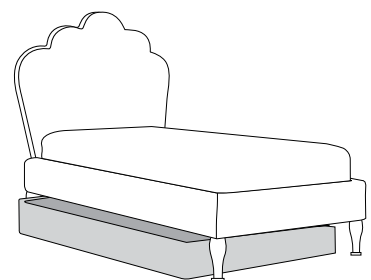

CHOOSE OPTIONAL TRUNDLE