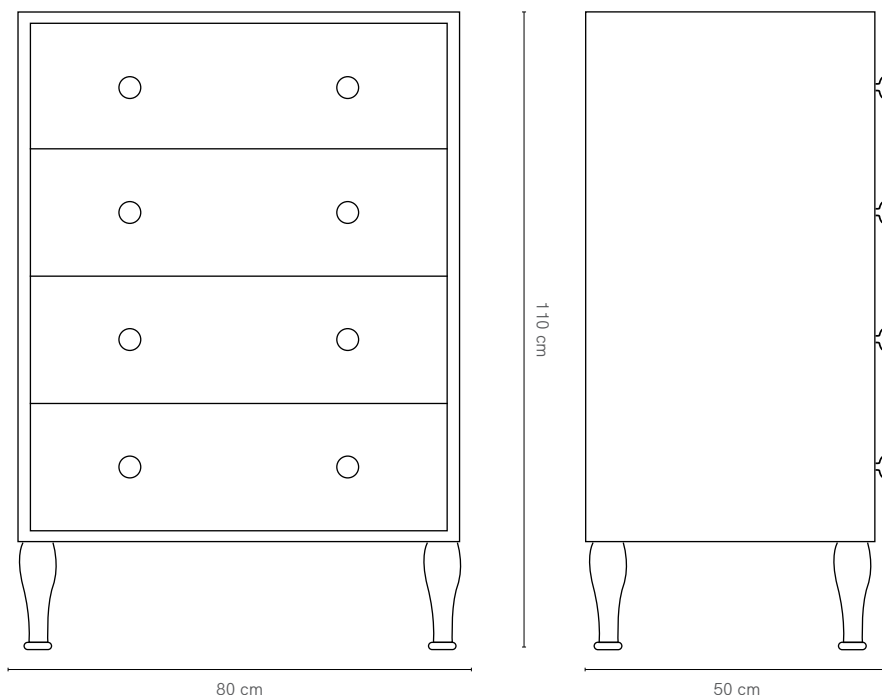

PAINT OPTIONS (FRAME, LEGS + HANDLES)

				1. White Cabbage
				2. Milton Moon
				3. Relax
				4. Shy Girl
				5. Reef Resort
				6. Western Myall
				7. White