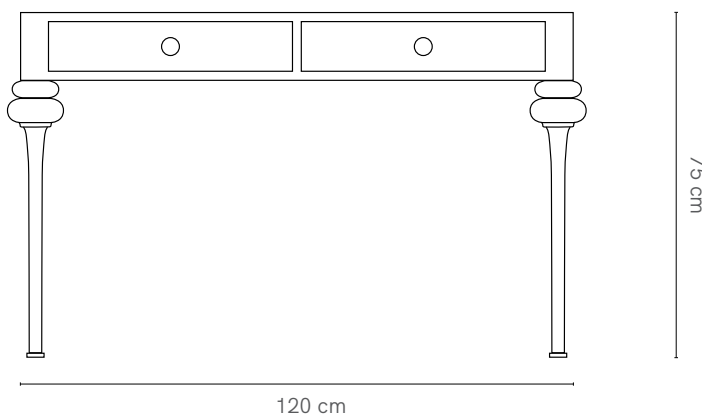

CUSTOM MAKE

Want to customise this furniture item?
Contact us for a quote sydney@lillyandlolly.com.au