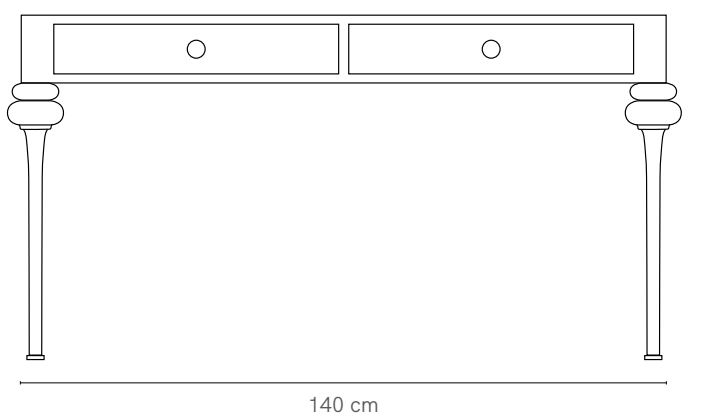

CUSTOM MAKE

Want to customise this furniture item?
Contact us for a quote sydney@lillyandlolly.com.au