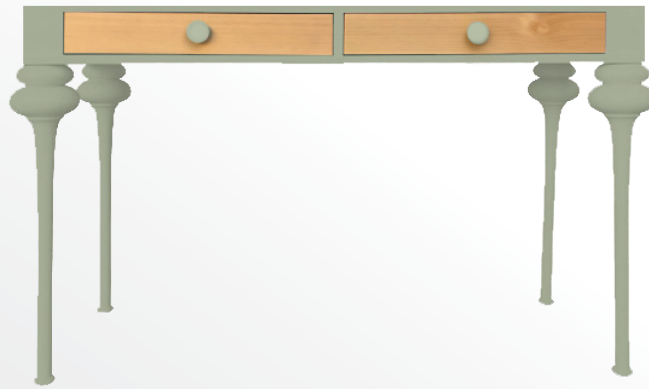

Peony Desk

Peony presents European elegance and form with distinct tulip shaped legs and classic floral shaped curves.

SPECIFICATIONS

Frame	Composite Timber
Drawers	Hoop Pine
Handles	Painted Timber
Legs	Hand-turned solid timber
Runners	Full extension
Add ons	Glass top (5mm toughened glass)
Make	100% Australian
Warranty	10 years

PAINT OPTIONS (FRAME, LEGS + HANDLES)

				1. White Cabbage
				2. Milton Moon
				3. Relax
				4. Shy Girl
				5. Reef Resort
				6. Western Myall
				7. White

CUSTOM MAKE

Want to customise this furniture item?
Contact us for a quote sydney@lillyandlolly.com.au