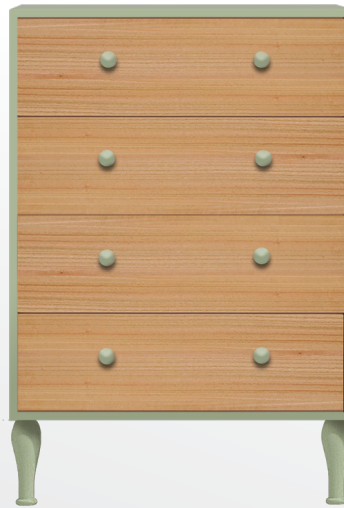

SINGLE

KING SINGLE

DOUBLE

QUEEN

Peony Chest of Drawers

Peony presents European elegance and form with distinct tulip shaped legs and classic floral shaped curves.

SPECIFICATIONS

Frame	Composite Timber
Drawers	Hoop Pine
Handles	Painted Timber
Legs	Hand-turned solid timber
Runners	Full extension
Add ons	Glass top (5mm toughened glass)
Make	100% Australian
Warranty	10 years