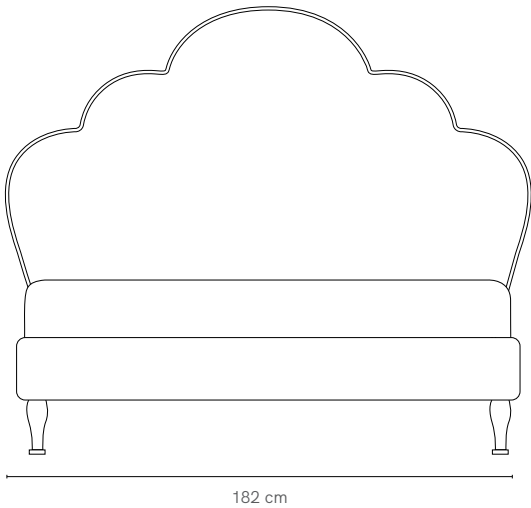

SINGLE

KING SINGLE

DOUBLE

QUEEN

Peony Chest of Drawers

Peony presents European elegance and form with distinct tulip shaped legs and classic floral shaped curves.

SPECIFICATIONS

Frame	Composite Timber
Drawers	Hoop Pine
Handles	Painted Timber
Legs	Hand-turned solid timber
Runners	Full extension
Add ons	Glass top (5mm toughened glass)
Make	100% Australian
Warranty	10 years