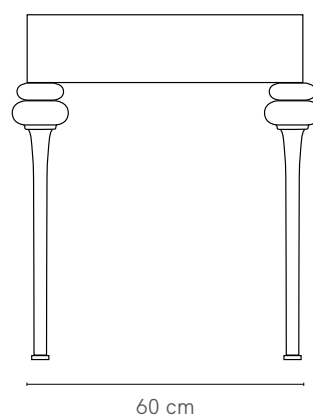

CUSTOM MAKE

Want to customise this furniture item?
Contact us for a quote sydney@lillyandlolly.com.au