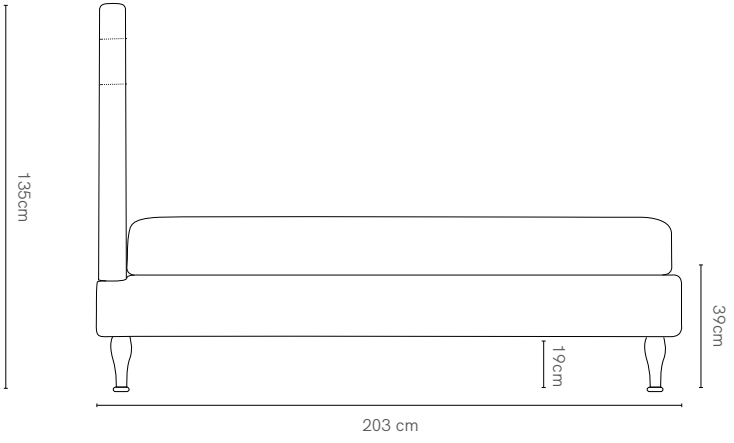

SINGLE

KING SINGLE

DOUBLE

QUEEN