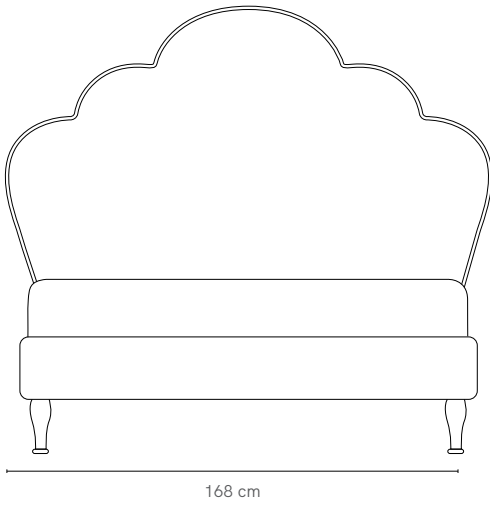

Peony Upholstered Bed

This classic floral/shell shaped bed features soft curves which continue down to the floor. Featuring continuous piping which can be matched or contrasted to create a variety of looks. Choose your fabric to create your unique bed and match the look with bedside, desk and chest of drawers.

SPECIFICATIONS

Size	Single, King Single, Double, Queen
Internal frame	Hardwood and ply
Headboard + frame	High resilience foam
Legs	Hand-turned solid timber
Base	Fixed timber slats
Mattress	Standard Australian sizes
Upholstery	Choose from a comprehensive range of fabrics or supply your own
Assembly	2 pieces (fully constructed base plus bed head) OR deconstructed*
Make	100% Australian
Warranty	10 years

1 CHOOSE YOUR FABRIC
Choose from our fabric selection or choose your own

2 CHOOSE YOUR LEG FINISH
Tasmanian Oak, American Oak, Whitewash or Black Japan

3 CHOOSE OPTIONAL TRUNDLE

SINGLE

KING SINGLE

DOUBLE

QUEEN