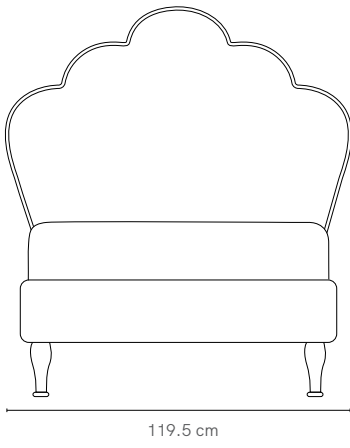

SINGLE

KING SINGLE

DOUBLE

QUEEN