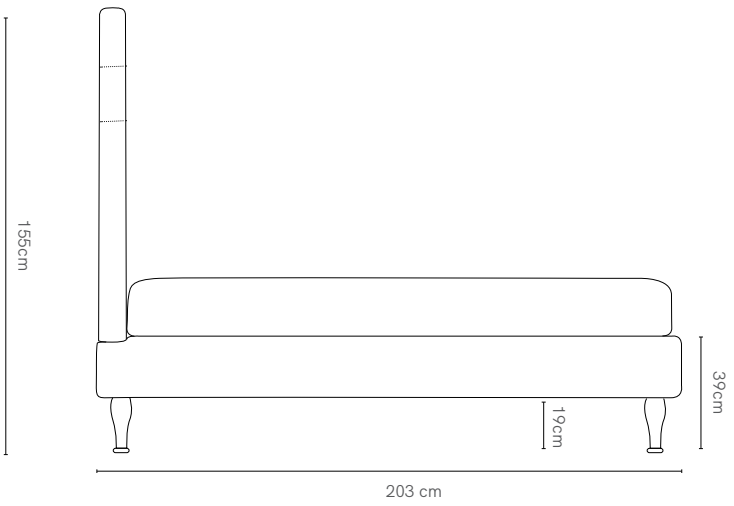

SINGLE

KING SINGLE

DOUBLE

QUEEN