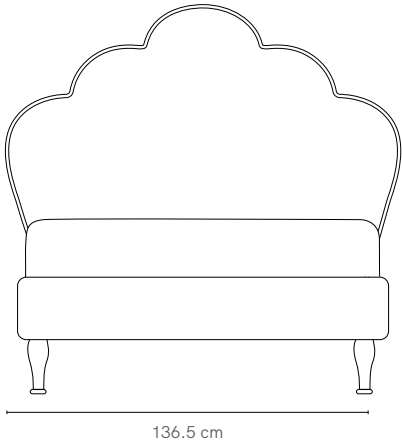

KING SINGLE