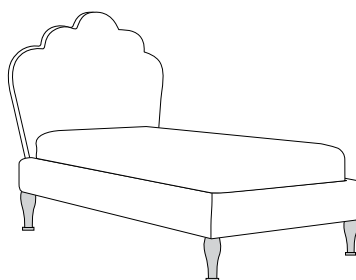

2 CHOOSE YOUR LEG FINISH
Tasmanian Oak, American Oak, Whitewash or Black Japan