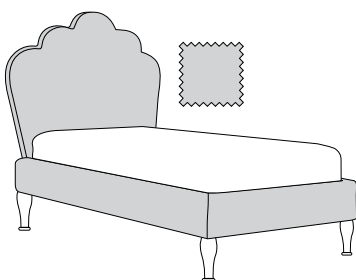

CUSTOM MAKE

Want to customise this furniture item?
Contact us for a quote sydney@lillyandlolly.com.au

1 CHOOSE YOUR FABRIC
Choose from our fabric selection or choose your own