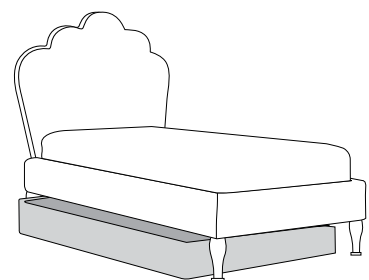

3 CHOOSE OPTIONAL TRUNDLE