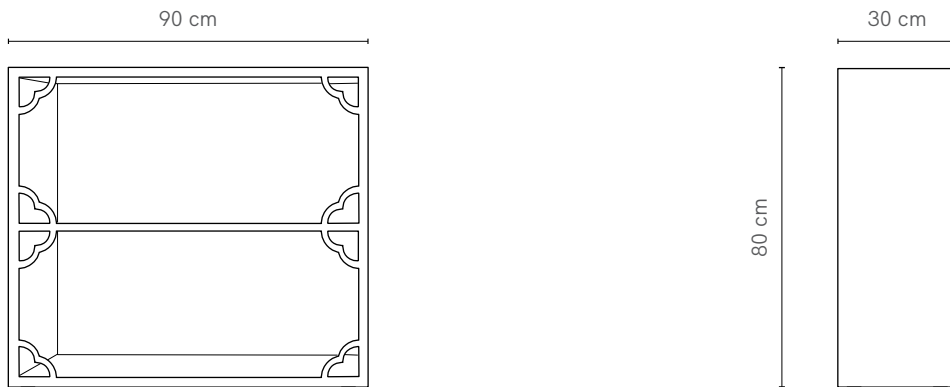

CUSTOM MAKE

Want to customise this furniture item? Contact us for a quote sydney@lillyandlolly.com.au

SMALL