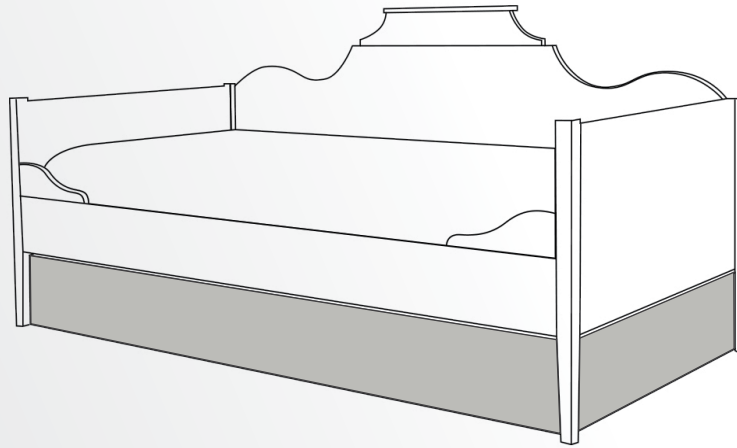

Daffodil Trundle Bed

Perfect for sleepovers to glide out from under the Daffodil bed, choose trundle option to match the frame of your bed.

SPECIFICATIONS

Size	Single, King Single
Internal frame	Composite timber
Finish	Satin
Mattress	High density 4 inch (10cmD) foam mattress
Add ons	Trundle
Make	100% Australian
Warranty	10 years

COLOUR OPTIONS

CUSTOM MAKE

Want to customise this furniture item?
Contact us for a quote sydney@lillyandlolly.com.au