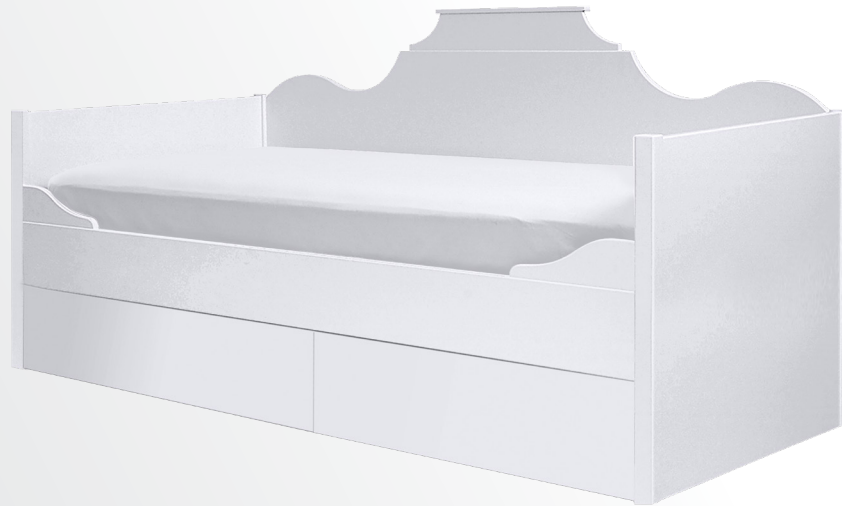

Daffodil Day Bed

Defined by undulating curves, Daffodil takes us back to a bygone era. Configured to be set against a wall with a splendid crown atop. Lounge by day and sleep by night.

SPECIFICATIONS

Size	Single, King Single
Internal frame	Composite timber
Finish	Satin
Base	Fixed timber slats
Mattress	Standard Australian sizes
Add ons	Trundle
Make	100% Australian
Warranty	10 years

COLOUR OPTIONS

CUSTOM MAKE

Want to customise this furniture item?
Contact us for a quote sydney@lillyandlolly.com.au

SINGLE

Pictured with storage drawers

KING SINGLE

Pictured with storage drawers

Daffodil Day Bed with Storage Drawers

Defined by undulating curves, Daffodil takes us back to a bygone era. Configured to be set against a wall with a splendid crown atop. Lounge by day and sleep by night.

SPECIFICATIONS

Size	Single, King Single
Internal frame	Composite timber
Finish	Satin
Base	Fixed timber slats
Mattress	Standard Australian sizes
Make	100% Australian
Warranty	10 years

Perfect for sleepovers to glide out from under the Daffodil bed, choose trundle option to match the frame of your bed.

SPECIFICATIONS

Size	Single, King Single
Internal frame	Composite timber
Finish	Satin
Mattress	High density 4 inch (10cmD) foam mattress
Add ons	Trundle
Make	100% Australian
Warranty	10 years