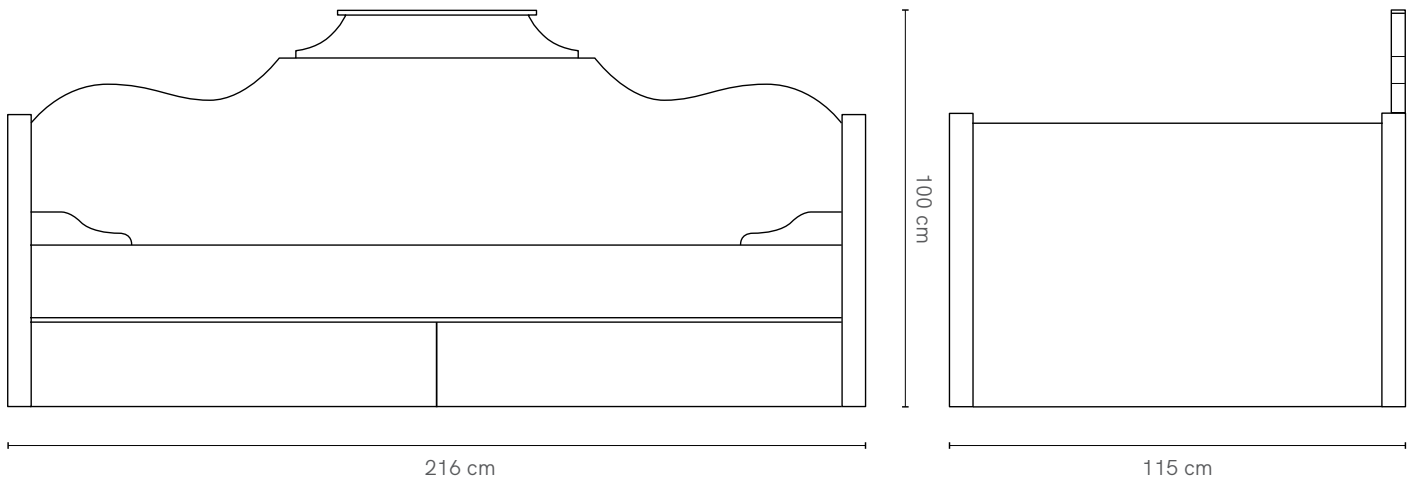

KING SINGLE

Pictured with storage drawers