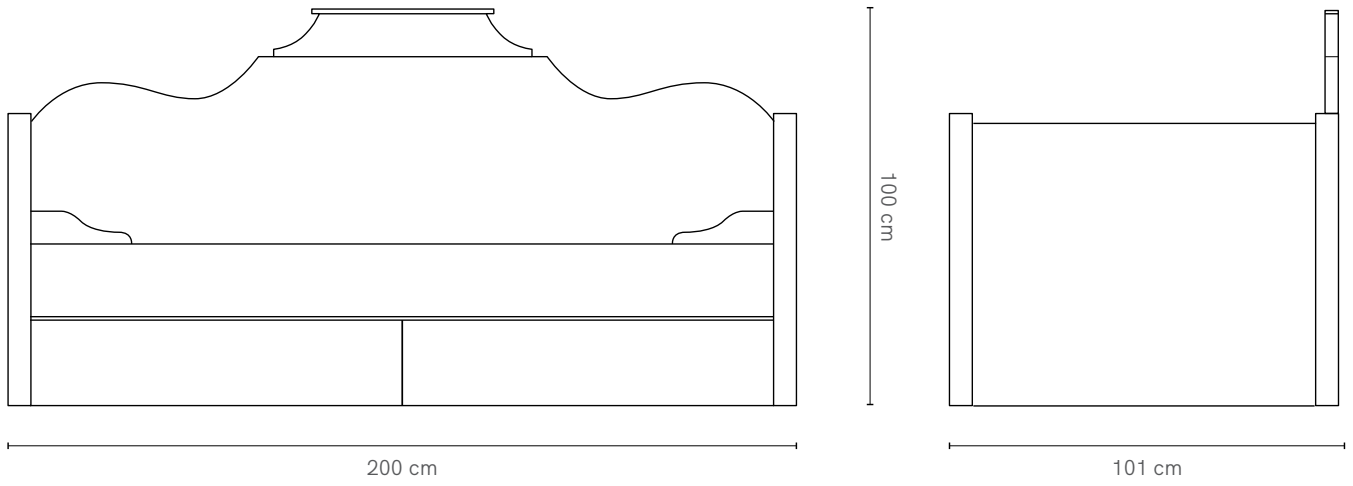

SINGLE

Pictured with storage drawers