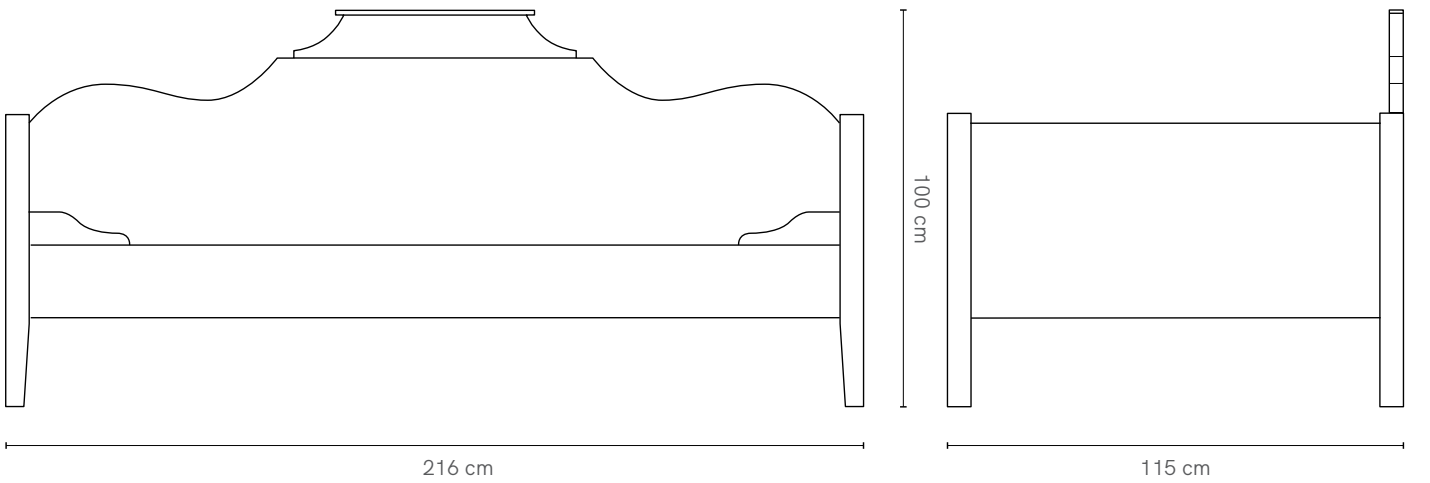

KING SINGLE

Pictured with storage drawers