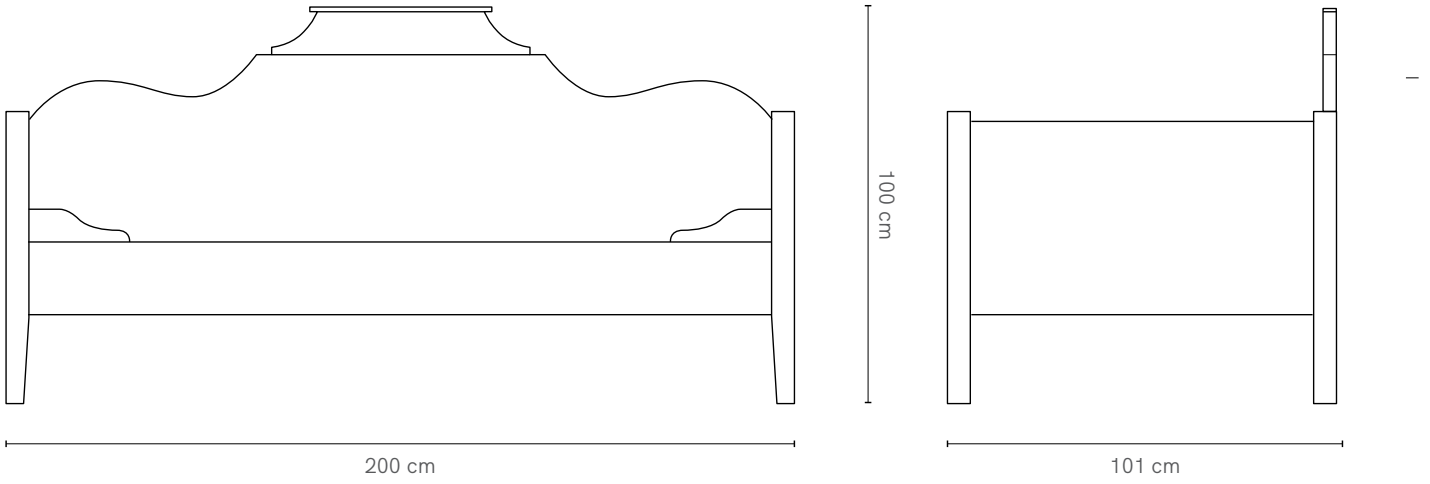

SINGLE

Pictured with storage drawers